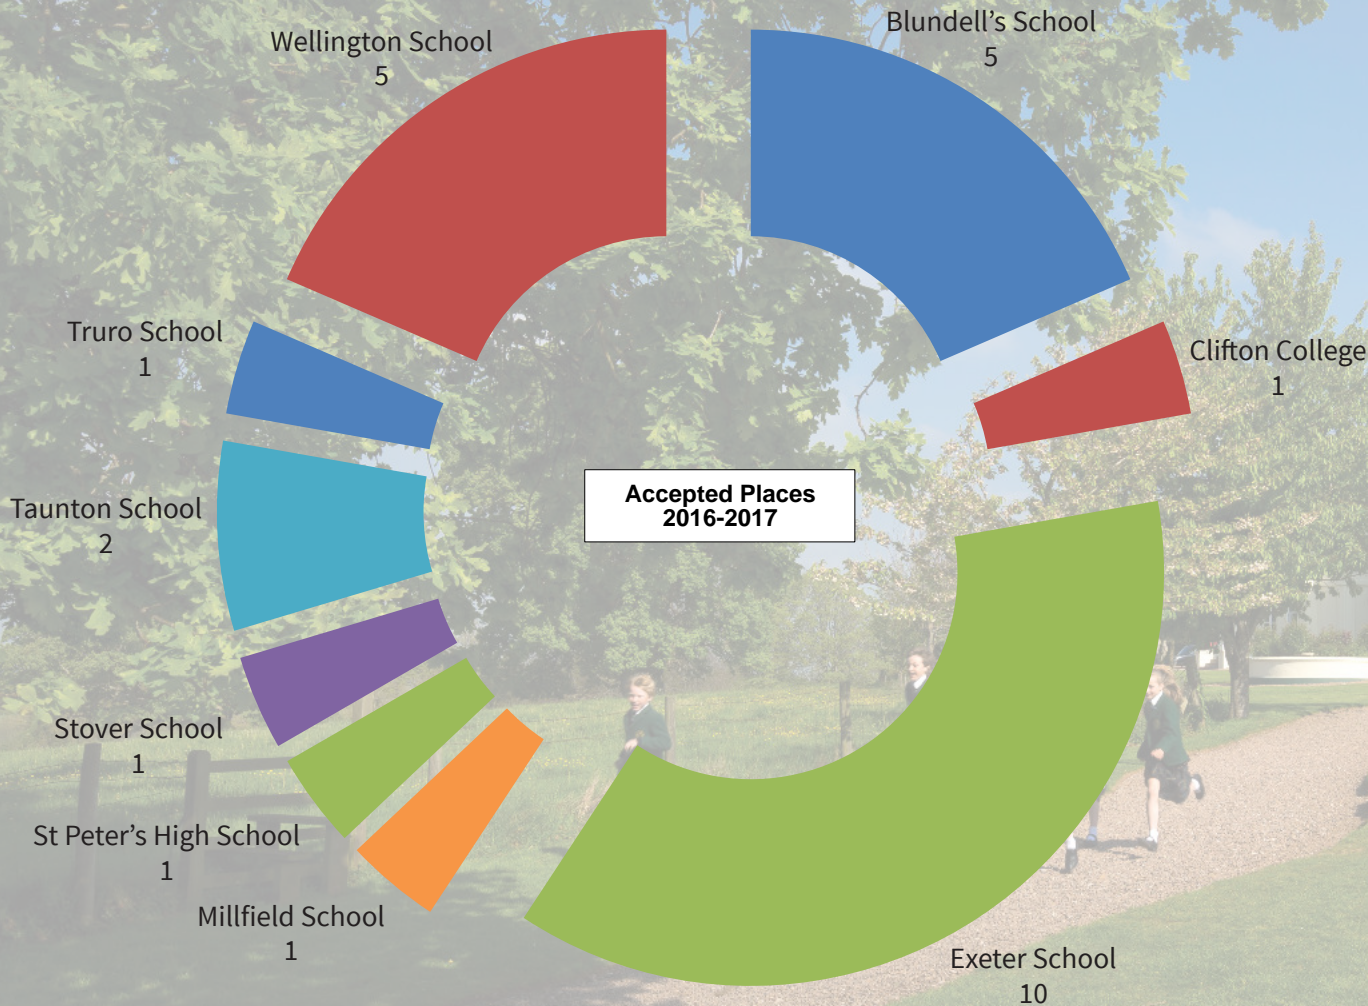

# Year 8 Leavers' Destinations and Scholarships 2017-2018

**ST PETER'S**  
PREPARATORY SCHOOL

**Scholarships awarded**

Sherborne	All rounder
The Maynard	Art
The Maynard	Academic and Sports
Blundell's	Drama scholarship
Blundell's	Sports Exhibition
Taunton School	Drama scholarship
Taunton School	Sports Exhibition
Exeter School	Academic Award
Clifton School	Sports Scholarship
Clifton School	Sports Development Program
Millfield School	Sports Scholarship
Wellington School	Sports Scholarship

# Year 8 Leavers' Destinations and Scholarships 2016-2017

**ST PETER'S**  
PREPARATORY SCHOOL

**Scholarships awarded**

Blundell's	2 Sports, 1 Academic
Clifton College	Head Master's Award
Exeter School	4 Academic Awards
Millfield School	Sports scholarship
Stover School	2 Academic, 3 Drama, 2 Music
Taunton School	1 Academic, 1 Music, 1 Drama
Wellington School	4 Academic, 1 Art, 6 Sport, 1 Music