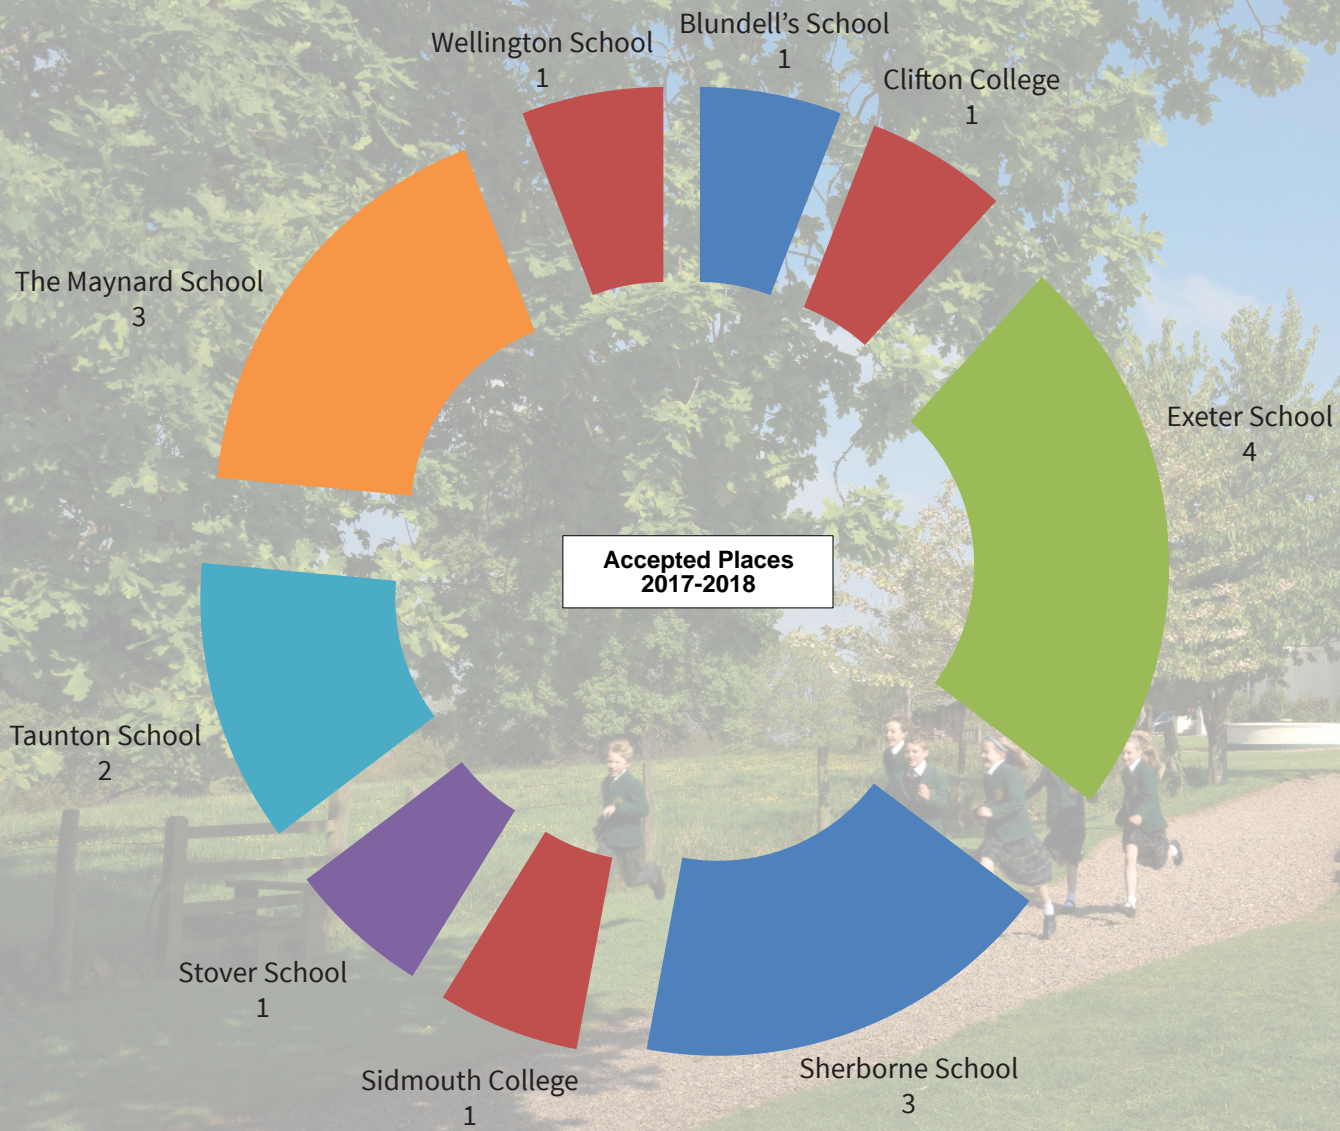

# Year 8 Leavers' Destinations and Scholarships 2018-2019

## ST PETER'S

PREPARATORY SCHOOL

**Scholarships awarded**

Blundell's	Drama Scholarship
Exeter School	Academic Award
Exeter School	Academic Award and Music Scholarship
Taunton School	Sports scholarship
The Maynard School	Sports Exhibition
The Maynard School	Music Scholarship
The Maynard School	Academic Scholarship
The Maynard School	Sports Exhibition
The Maynard School	Drama Scholarship
Stover School	Sports Scholarship
The Maynard School	Art Scholarship
Wellington School	Music Scholarship
Clifton College	Music Scholarship
Taunton School	Academic and All-Rounder
Wellington	Sports Scholarship
King's College Taunton	Sports Scholarship

# Year 8 Leavers' Destinations and Scholarships 2017-2018

**ST PETER'S**  
PREPARATORY SCHOOL

**Scholarships awarded**

Sherborne	All rounder
The Maynard	Art
The Maynard	Academic and Sports
Blundell's	Drama scholarship
Blundell's	Sports Exhibition
Taunton School	Drama scholarship
Taunton School	Sports Exhibition
Exeter School	Academic Award
Clifton School	Sports Scholarship
Clifton School	Sports Development Program
Millfield School	Sports Scholarship
Wellington School	Sports Scholarship