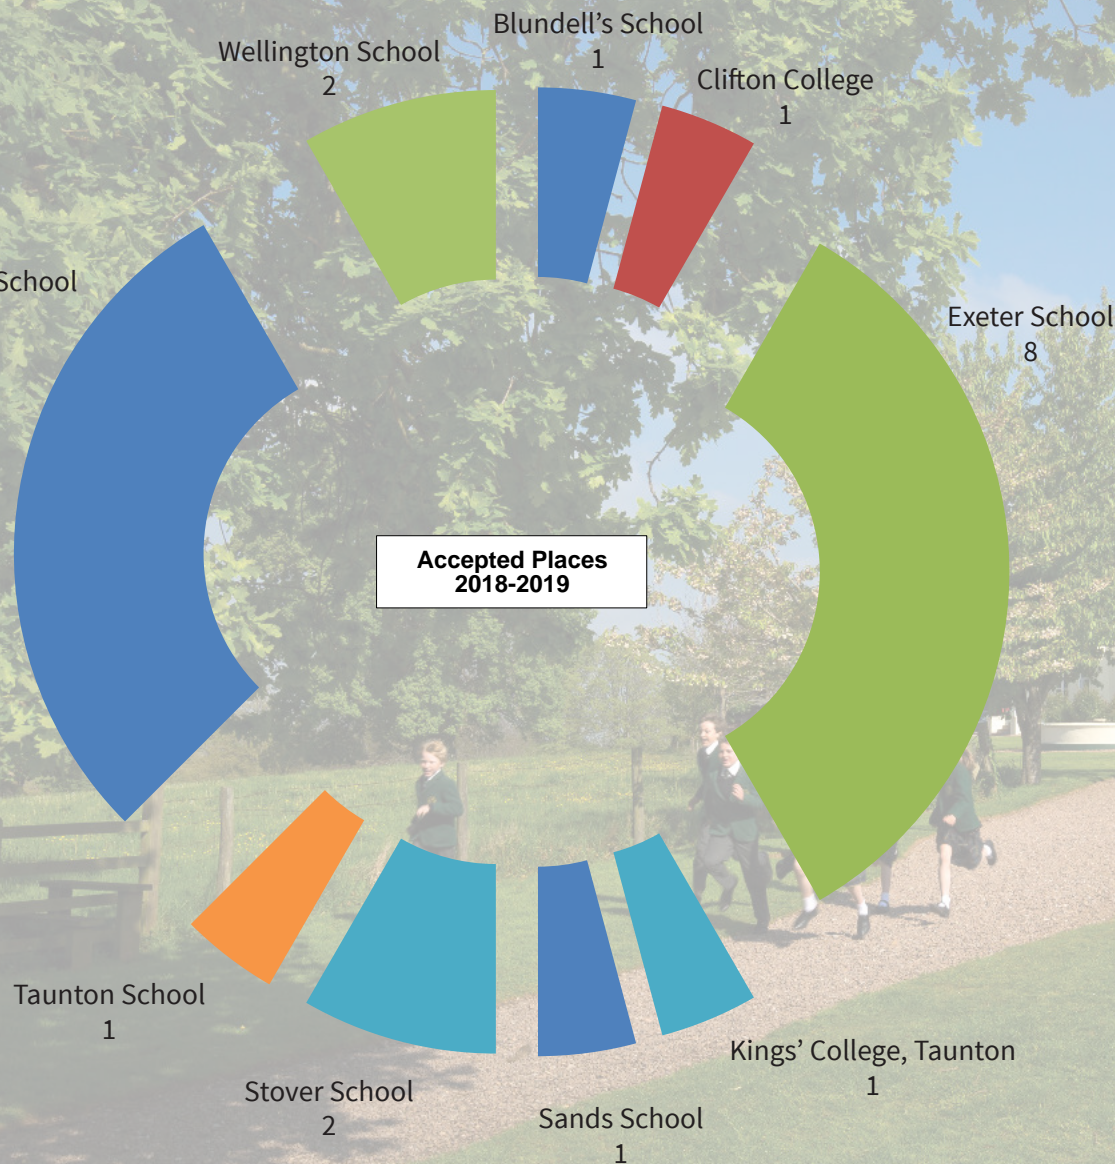

# Year 8 Leavers' Destinations and Scholarships 2018-2019

## ST PETER'S

PREPARATORY SCHOOL

**Scholarships awarded**

Blundell's	Drama Scholarship
Exeter School	Academic Award
Exeter School	Academic Award and Music Scholarship
Taunton School	Sports scholarship
The Maynard School	Sports Exhibition
The Maynard School	Music Scholarship
The Maynard School	Academic Scholarship
The Maynard School	Sports Exhibition
The Maynard School	Drama Scholarship
Stover School	Sports Scholarship
The Maynard School	Art Scholarship
Wellington School	Music Scholarship
Clifton College	Music Scholarship
Taunton School	Academic and All-Rounder
Wellington	Sports Scholarship
King's College Taunton	Sports Scholarship

# Year 8 Leavers' Destinations and Scholarships 2017-2018

**ST PETER'S**  
PREPARATORY SCHOOL

**Scholarships awarded**

Sherborne	All rounder
The Maynard	Art
The Maynard	Academic and Sports
Blundell's	Drama scholarship
Blundell's	Sports Exhibition
Taunton School	Drama scholarship
Taunton School	Sports Exhibition
Exeter School	Academic Award
Clifton School	Sports Scholarship
Clifton School	Sports Development Program
Millfield School	Sports Scholarship
Wellington School	Sports Scholarship

# Year 8 Leavers' Destinations and Scholarships 2016-2017

**ST PETER'S**  
PREPARATORY SCHOOL

**Scholarships awarded**

Blundell's	2 Sports, 1 Academic
Clifton College	Head Master's Award
Exeter School	4 Academic Awards
Millfield School	Sports scholarship
Stover School	2 Academic, 3 Drama, 2 Music
Taunton School	1 Academic, 1 Music, 1 Drama
Wellington School	4 Academic, 1 Art, 6 Sport, 1 Music